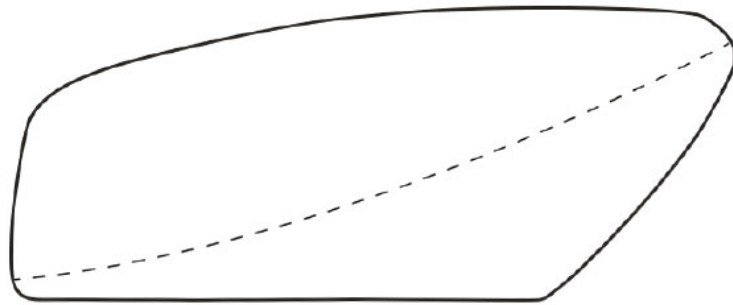

TABLETOP

Delamere