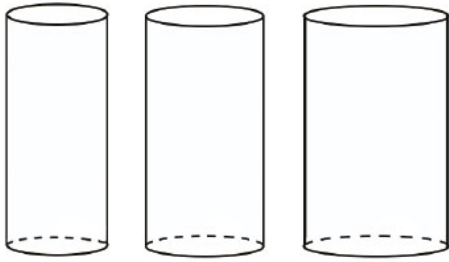

BASES

Set of 3 Cylinders